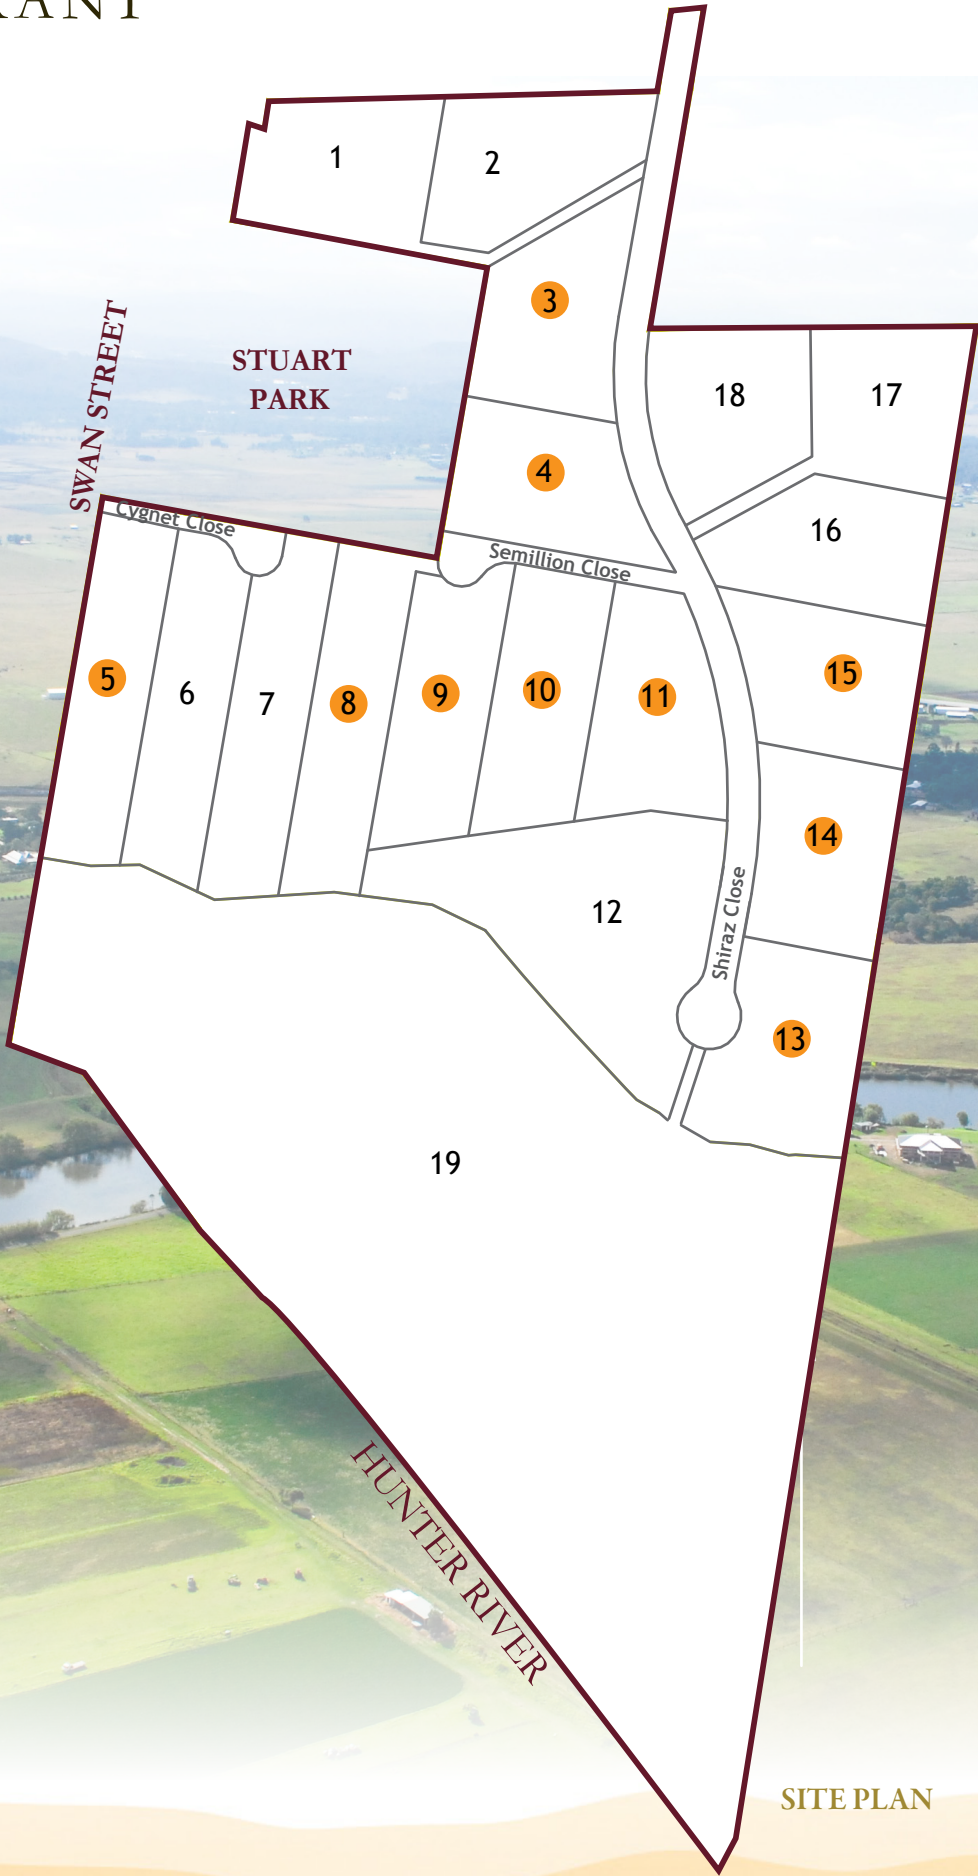

DILLONS GRANT

hinton

HINTON ROAD

SWAN STREET

STUART
PARK

Cyghet Close

Semillion Close

Shiraz Close

HUNTER RIVER

SITE PLAN

	LOT BOUNDARIES
	LOTS SOLD